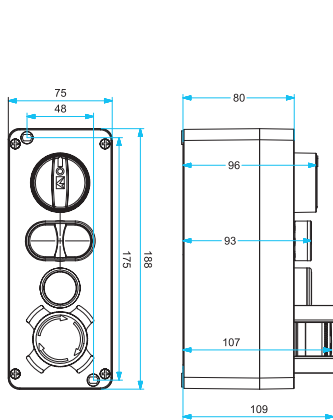

### Technical Information

Operating Temperature	: min./max. °C -5/+85
Protection Degree	: IP65 (With suitable buttons)
Cable Dimensions	: Ø8 - Ø17
Standard	: TS EN 60947-5-1 VDE 0660 UL508

Push Buttons:   

PA9E40P2

**BOYUTLAR (mm) / DIMENSIONS (mm)**

**PA3E40K20P1**

**PY4ASM1  
PY4ASM2**

**PY4ASB**

**PARK4SB**

**PA9E40P2**

**PA4-01**

### BOYUTLAR (mm) / DIMENSIONS (mm)

Z70

Z71

Z72

Z73

Z74