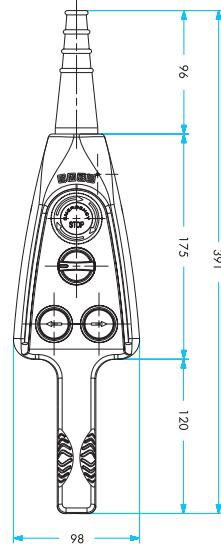

### Technical Information

Operating Temperature	: min./max. °C -5/+85
Protection Degree	: IP65 (With suitable buttons)
Cable Dimensions	: Ø8 - Ø17
Standard	: TS EN 60947-5-1 VDE 0660 UL508

Push Buttons:   

PA9E40P2

**BOYUTLAR (mm) / DIMENSIONS (mm)**

**PA3E40K20P1**

**PY4ASM1  
PY4ASM2**

**PY4ASB**

**PARK4SB**

**PA9E40P2**

**PA4-01**

### BOYUTLAR (mm) / DIMENSIONS (mm)

Z70

Z71

Z72

Z73

Z74