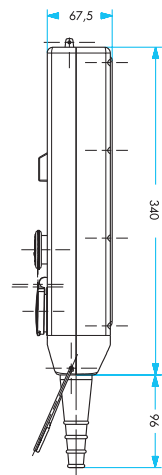

### Technical Information

Operating Temperature	: min./max. °C -5/+85
Protection Degree	: IP65 (With suitable buttons)
Cable Dimensions	: Ø8 - Ø17
Standard	: TS EN 60947-5-1 VDE 0660 UL508

Push Buttons:   

PA9E40P2

**BOYUTLAR (mm) / DIMENSIONS (mm)**

**PA3E40K20P1**

**PY4ASM1  
PY4ASM2**

**PY4ASB**

**PARK4SB**

**PA9E40P2**

**PA4-01**

### BOYUTLAR (mm) / DIMENSIONS (mm)

Z70

Z71

Z72

Z73

Z74